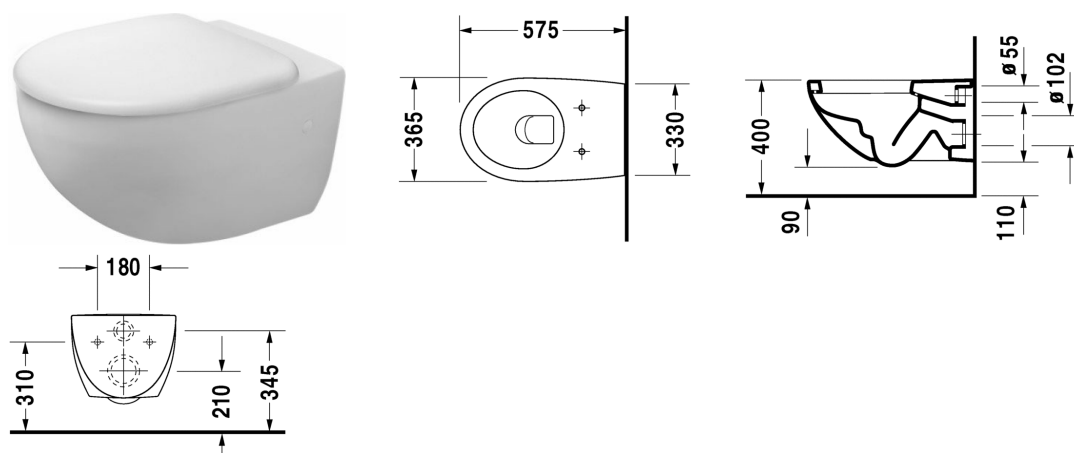

Architec Toilet wall mounted # 254609..64

| < 365 mm > |

Toilet wall mounted	Dimension	Weight	Order number
washdown model, Durafix included, UWL class 1			
Colors			
00 White Alpin 20 HygieneGlaze (an antibacterial ceramic glaze that provides almost indefinite effectiveness)			
Variant			
♠ 4,5 l	365 x 575 mm	23.000 kilogram	254609..64
Infobox			
Durafix for concealed fixation is included in delivery, Pre-wall elements with odour extractors are not recommended			
Sanitary ceramics with the special WonderGliss surface finish will remain clean and attractive-looking for a long time to come. When ordering WonderGliss please add a "1" as eleventh digit to the model number.			
Accessory			
Fixing for wall mounted bidet and wall mounted toilet	Ø 12 x 180 mm	0.200 kilogram	006500
Noise reduction gasket for wall mounted toilet		0.300 kilogram	005020
Suitable products			
Toilet seat and cover removable, wrap over, hinges stainless steel, with soft closure,			006969
Toilet seat and cover removable, wrap over, hinges stainless steel, without soft closure,			006961

Architec Toilet wall mounted # 254609..64

|< 365 mm >|

All drawings contain the necessary measurements which are subject to standard tolerances. They are stated in mm and are non-binding. Exact measurements, in particular for customised installation scenarios, can only be taken from the finished ceramic piece.